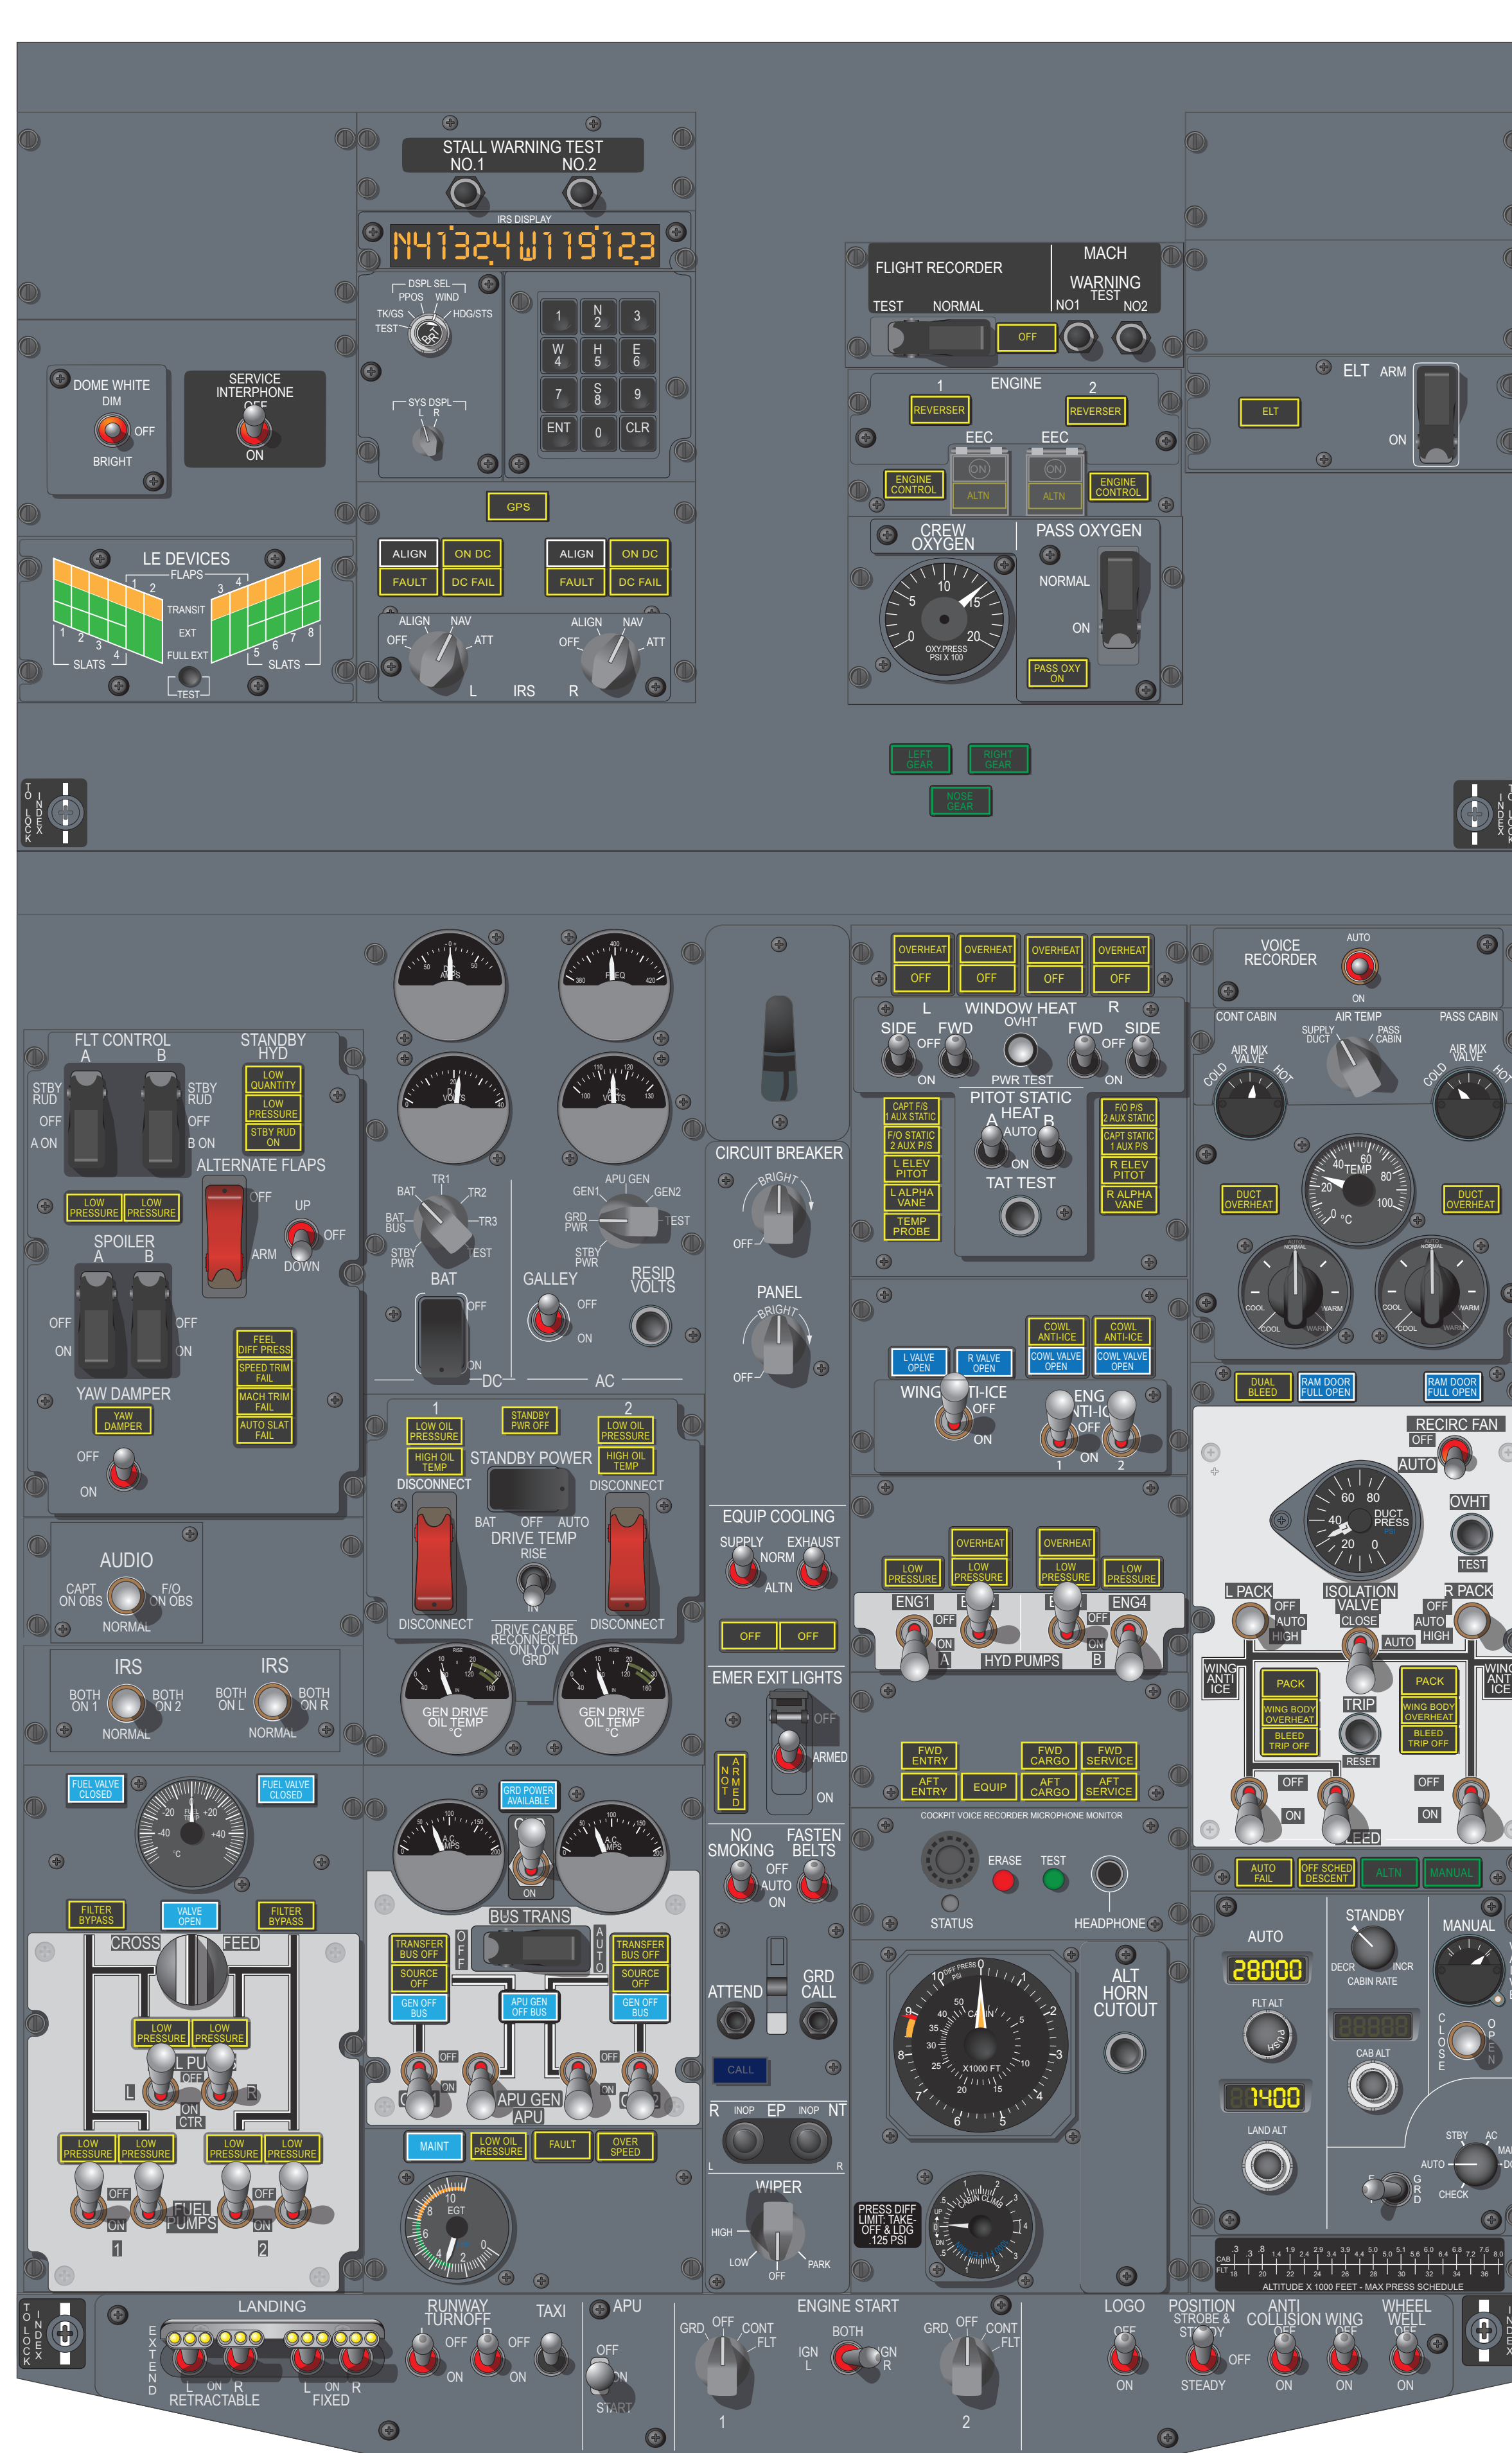

Boeing 737 Classic