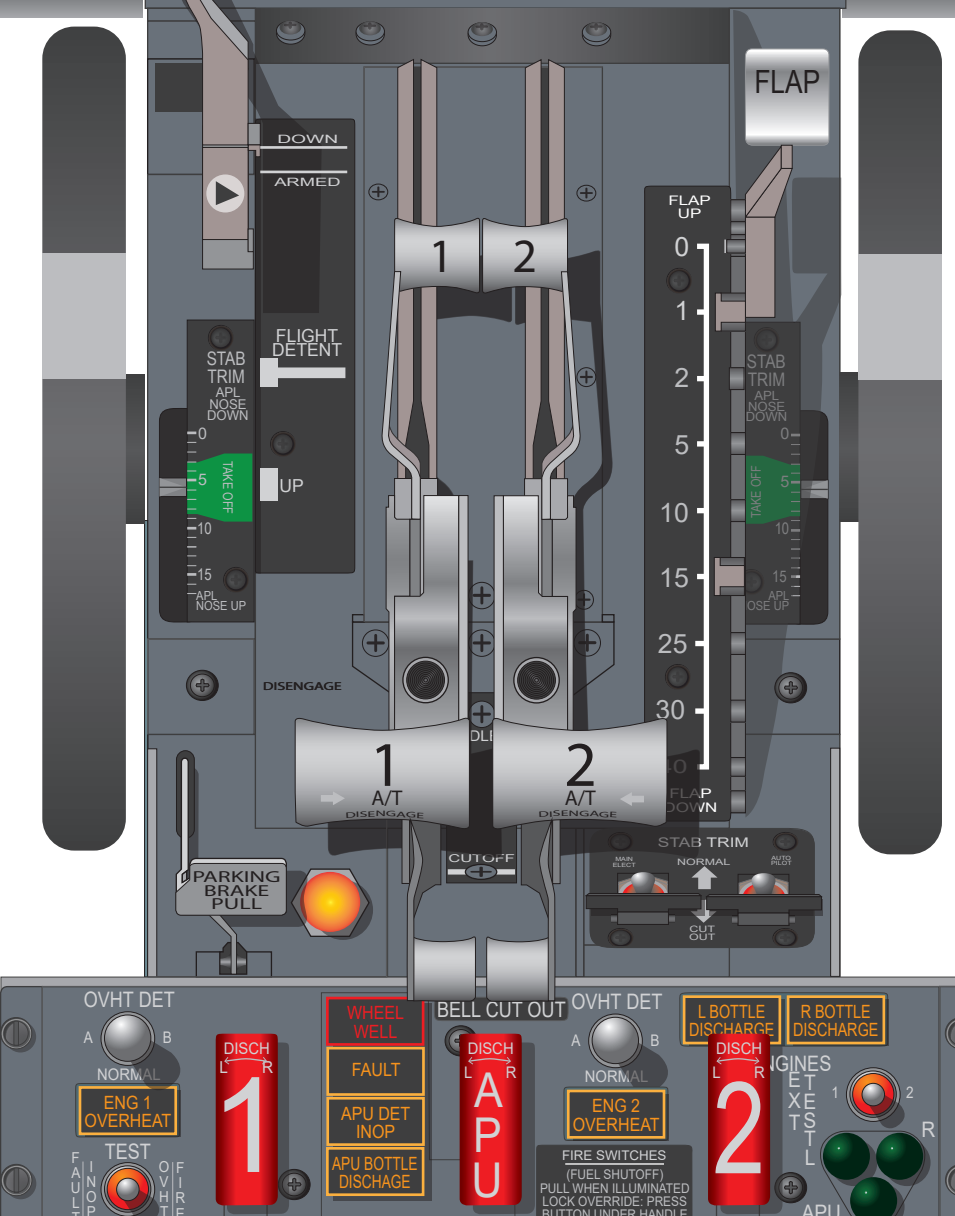

Boeing 737 Classic

Digital instruments fitted to some aircraft