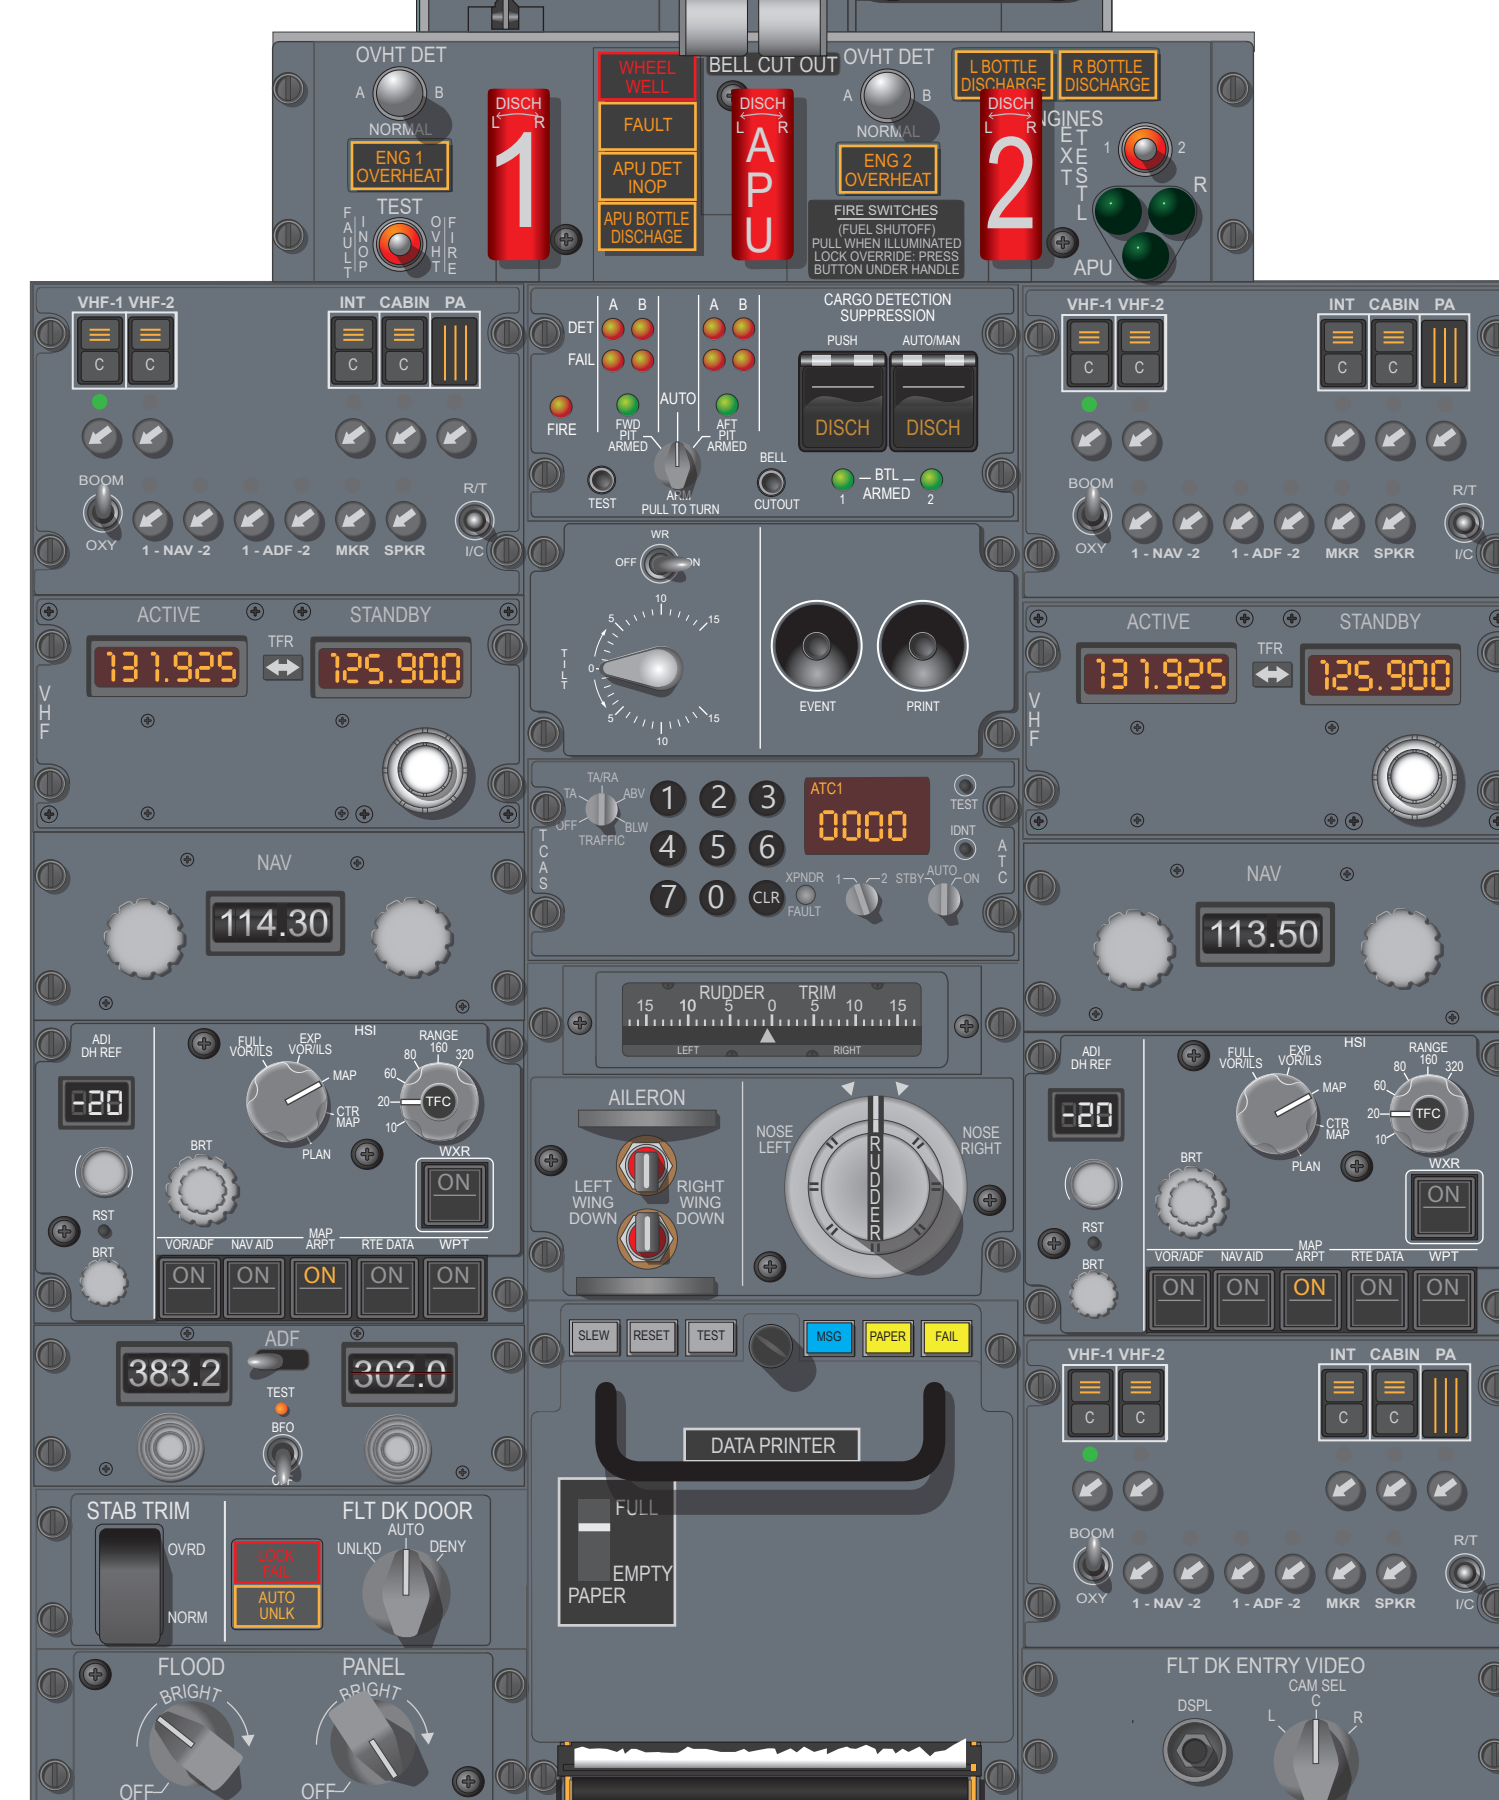

Boeing 737 Classic

Training Use Only - Not for Operational Use

Boeing 737 - 300/400/500 Classic